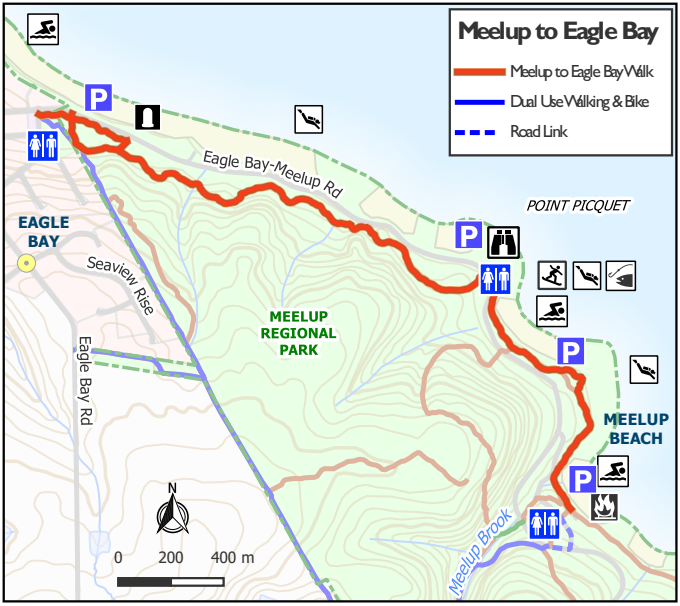

Meelup to Eagle Bay

-  Meelup to Eagle Bay Walk
-  Dual Use Walking & Bike
-  Road Link

EAGLE BAY

Seaview Rise

Eagle Bay Rd

Eagle Bay-Meelup Rd

MEELUP REGIONAL PARK

POINT PICQUET

MEELUP BEACH

0 200 400 m

Meelup Brook